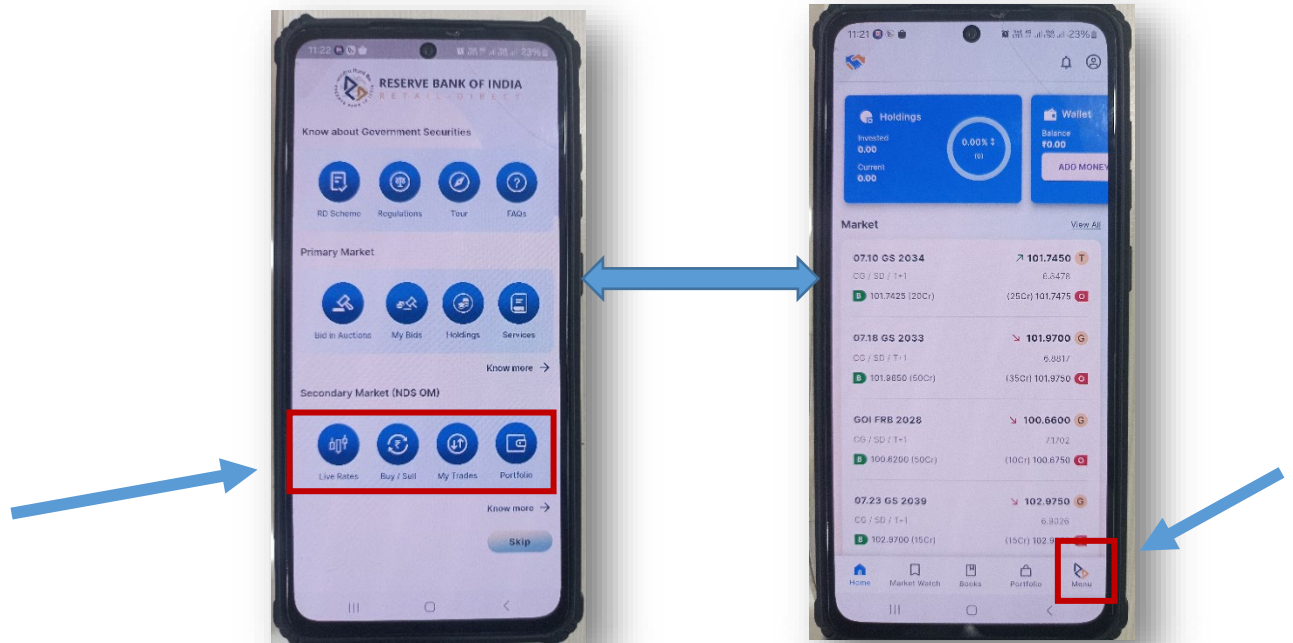

Introduction of new features on RBI Retail Direct Mobile App

The following new features have been introduced on the RBI Retail Direct Mobile App for improving the user experience of participation in the G-secs market through the Mobile App.

1. **Quick Access Menu-** A new screen has been added containing separate icons to provide quick access to various pages of the App such as details about government securities, participation in primary auction, and buy/sell securities through secondary market (NDS-OM Retail). This screen will be visible once a user login to the Mobile App. In case the user do not have access to NDS-OM Retail, the user can request for access by pressing any icon under the secondary market (NDS-OM) section of this screen after login to the Mobile App. NDS-OM Retail App is available for download on iOS and Android Store

2. **Single Sign-On (SSO) Facility** – This feature allows a user to seamlessly access and switch between the RBI Retail Direct App and NDS-OM Retail App without the need for separate login. The user can use SSO facility from either RBI Retail Direct App or NDS-OM Retail App by providing respective login credential. To illustrate, to access NDS-OM Retail App after login to RBI Retail Direct App, the user may press any icon available under Secondary Market (NDS-OM) section of the menu screen which will redirect the user to NDS-OM Retail App. Similarly, a user can access RBI Retail Direct App through NDS-OM Retail App after login and pressing 'RD-Menu' icon provided under home screen.